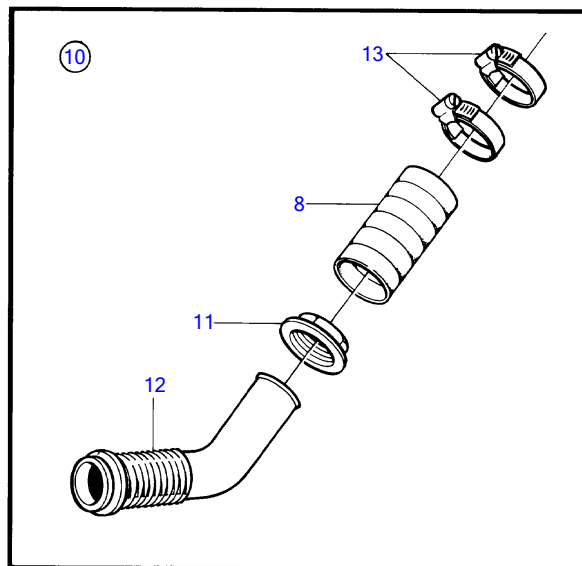

MD2010A, MD2020A, MD2030A, MD2040A

MD2010A, MD2020A, MD2030A, MD2040A

REF	PART NO.	QTY	DESCRIPTION	NOTES
1	828837	1	Muffler, straight	
2	(828055)	1	• End plate	Obsolete part
3	961678	4	• Hose clamp	
4	828059	1	• Exhaust hose	
5		1	• End plate	
6	828061	2	• Retainer	
7	961671	X	Hose clamp	
8	828463	X	Exhaust hose	
9	828256	1	Riser	45°
10	833738	1	Hull fitting	45°
11	827877	1	• Nut	
12	828694	1	• Hull fitting	
13	961672	2	• Hose clamp	