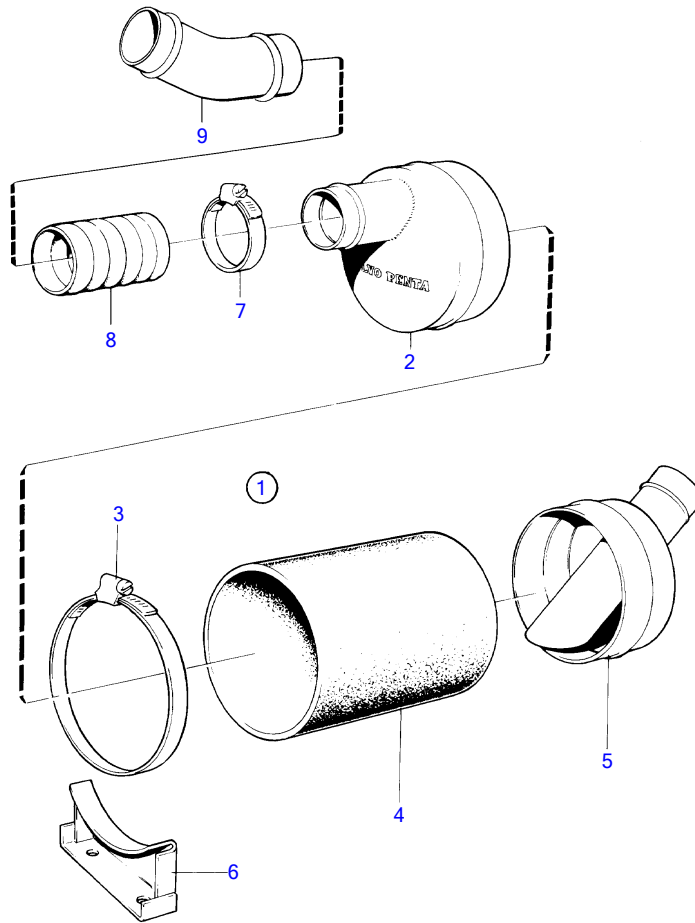

MD2010A, MD2020A, MD2030A, MD2040A

MD2010A, MD2020A, MD2030A, MD2040A

REF	PART NO.	QTY	DESCRIPTION	NOTES
1	828837	1	Muffler, straight	
2	(828055)	1	• End plate	Obsolete part
3	961678	4	• Hose clamp	
4	828059	1	• Exhaust hose	
5		1	• End plate	
6	828061	2	• Retainer	
7	961671	X	Hose clamp	
8	828463	X	Exhaust hose	
9	828256	1	Riser	45°
10	833738	1	Hull fitting	45°
11	827877	1	• Nut	
12	828694	1	• Hull fitting	
13	961672	2	• Hose clamp	